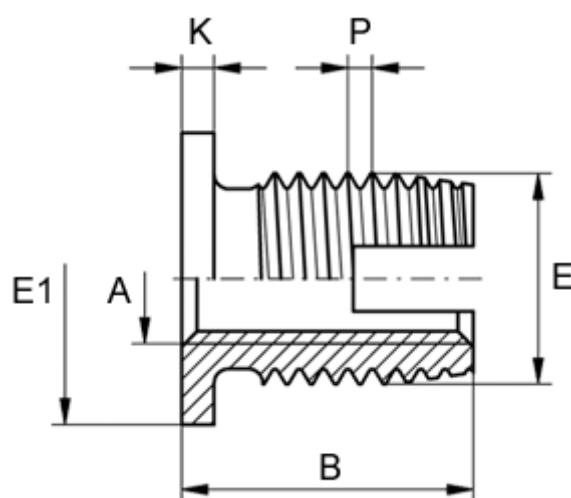

Article number: 12302100050110  
Description: KLEE-coil 302 100 050.160  
M5 Hardened/zinc-plated Blue

## Measures

|                           |                   |
|---------------------------|-------------------|
| Female thread A           | = M5              |
| Flange diameter E1        | = 11              |
| Flange height             | = 1.0             |
| Length B                  | = 11              |
| Male thread E             | = 8.0             |
| Min hole depth blind hole | = 12              |
| Thread pitch P            | = 1.00            |
| Type                      | = 302 100 050 ... |